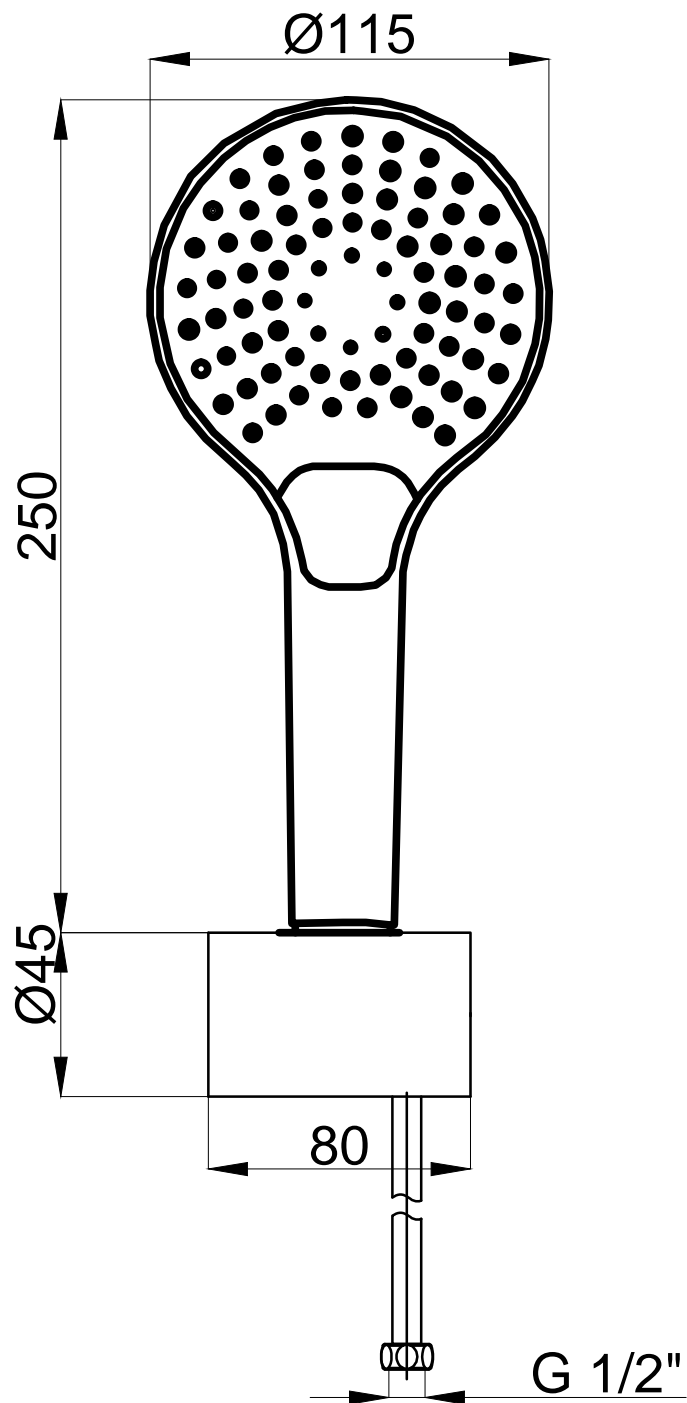

Mode Series

**Adell**

Hanging Shower Set

Product Code: 15786020

[www.adell.com](http://www.adell.com)

Adell Faucet and Valve Production Co.